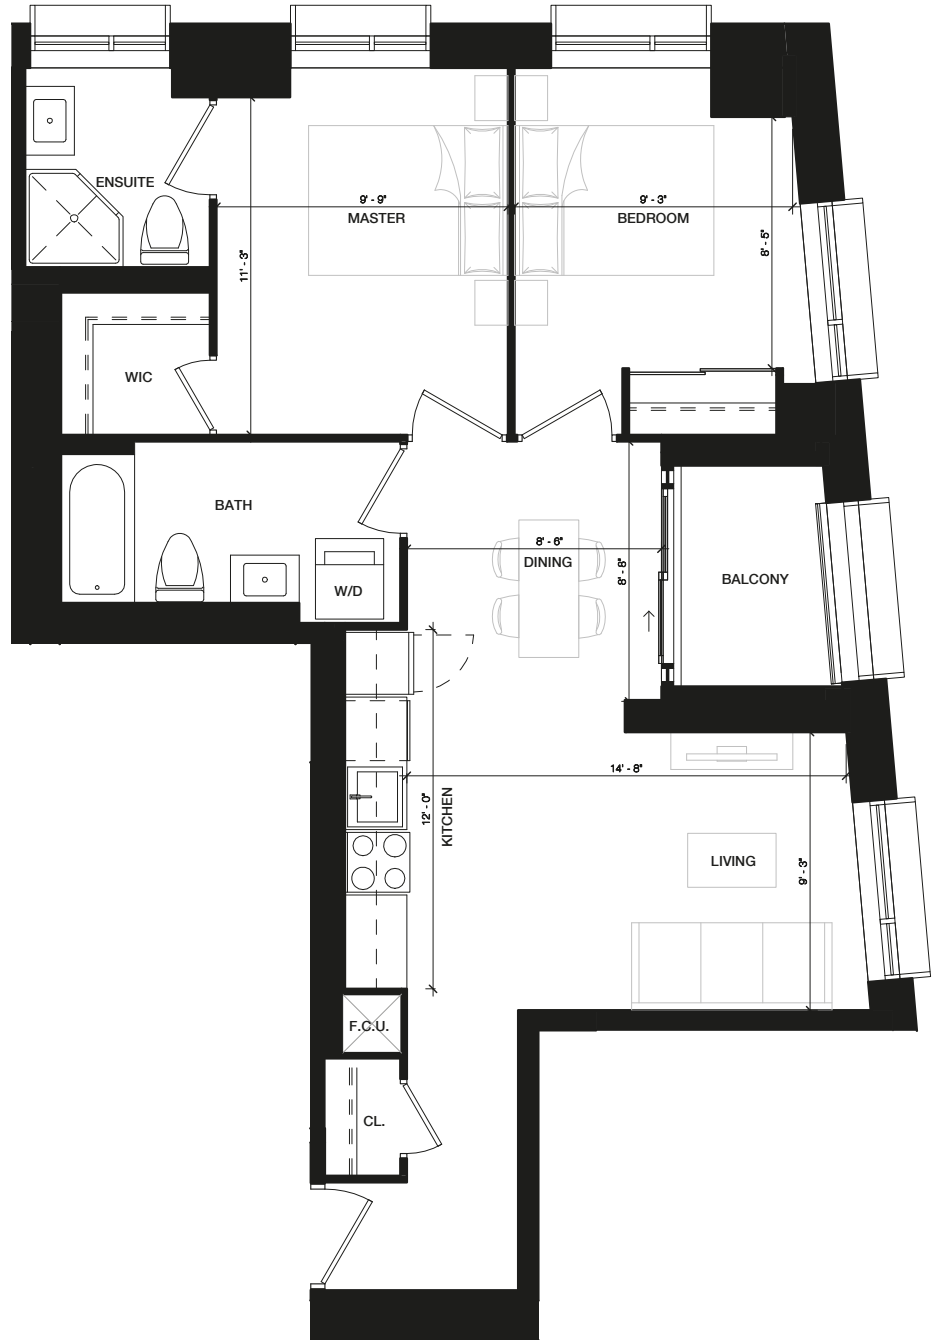

TIFFANY

2 BEDROOM

SUITE AREA
870 SQ.FT.

BALCONY AREA
44 SQ.FT.