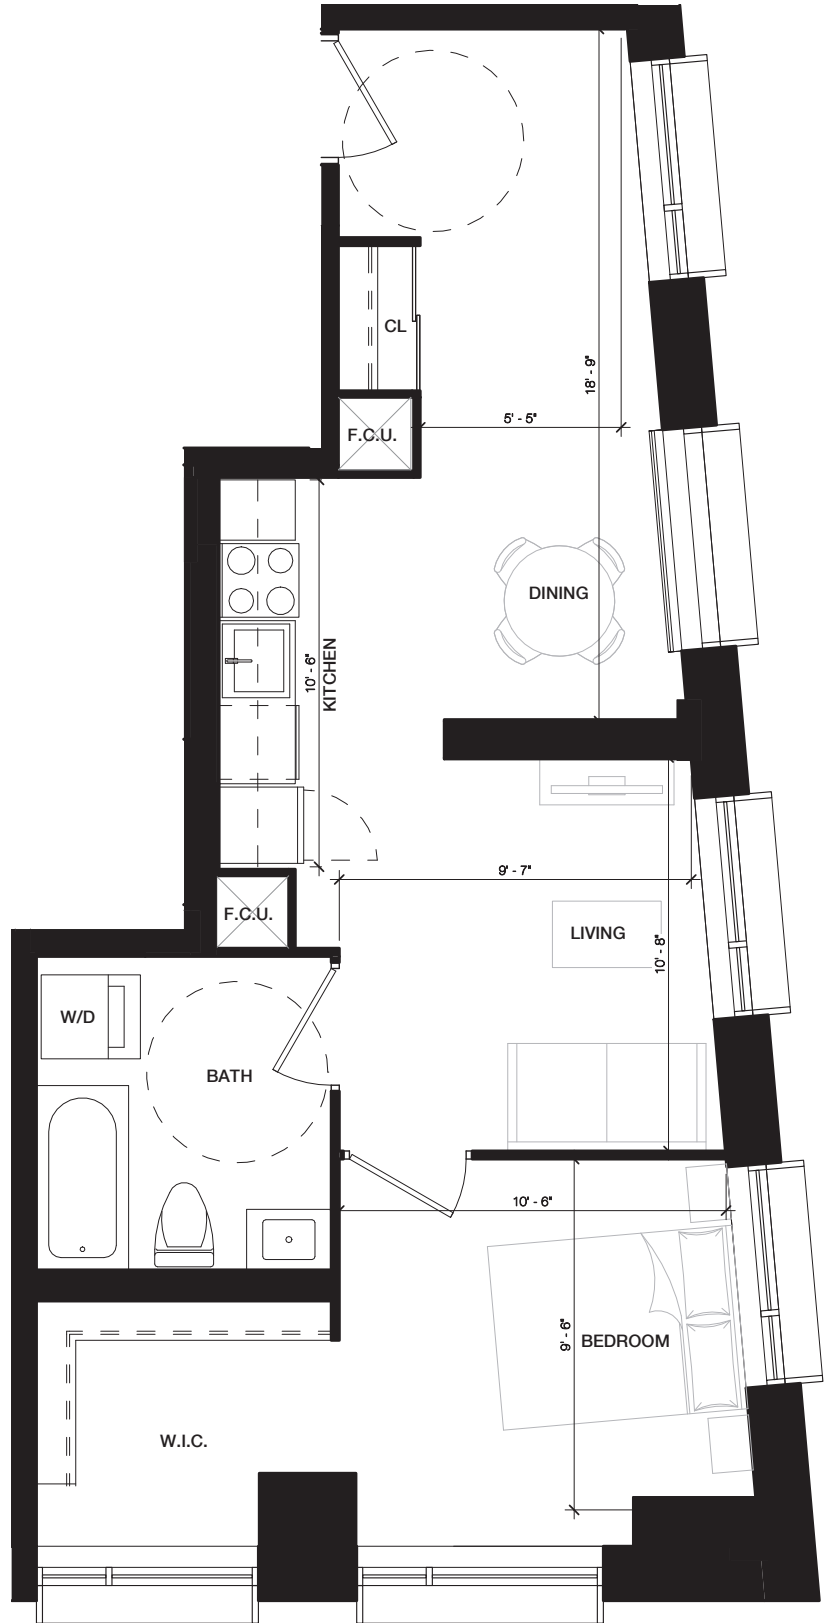

SAFFRON

1 BEDROOM

SUITE AREA
725 SQ.FT.