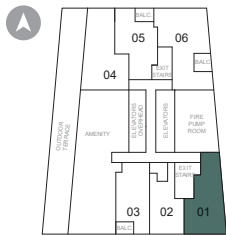

SAFFRON

1 BEDROOM

SUITE AREA
725 SQ.FT.