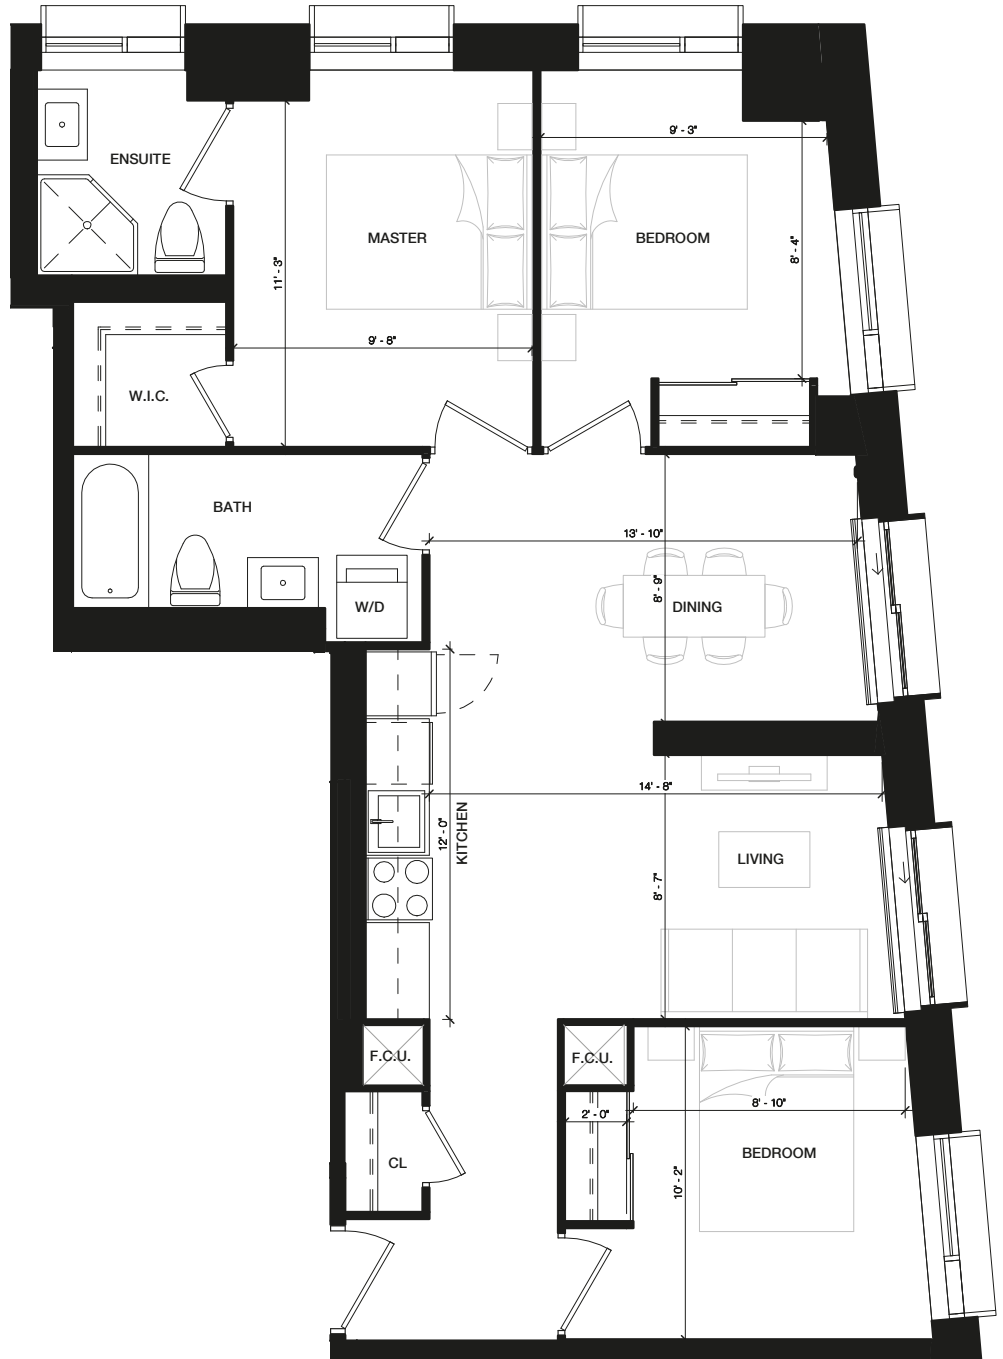

MAUVE

3 BEDROOM

SUITE AREA
1,070 SQ.FT.

MODEL COMES WITH
JULIETTE BALCONIES