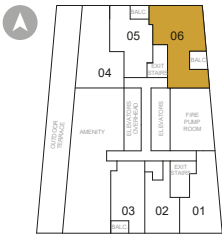

MAUVE

3 BEDROOM

SUITE AREA
1,070 SQ.FT.

MODEL COMES WITH
JULIETTE BALCONIES

LEVEL 32