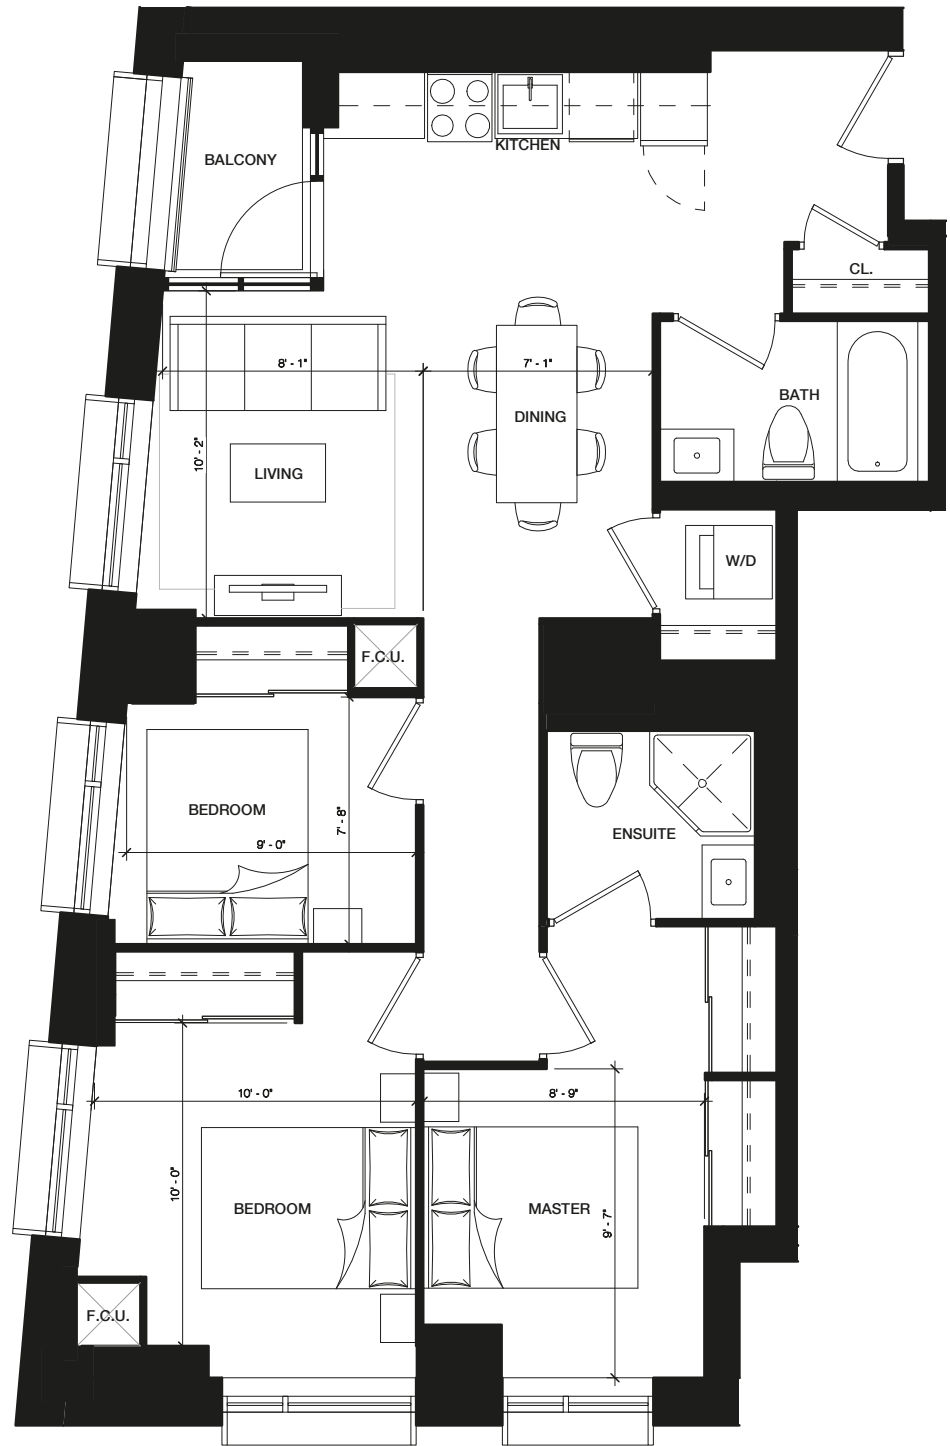

ECRU

3 BEDROOM

SUITE AREA
979 SQ.FT.

BALCONY AREA
32 SQ.FT.

NOTE: BALCONY AREA
28 SQ.FT. ON 45TH FLOOR